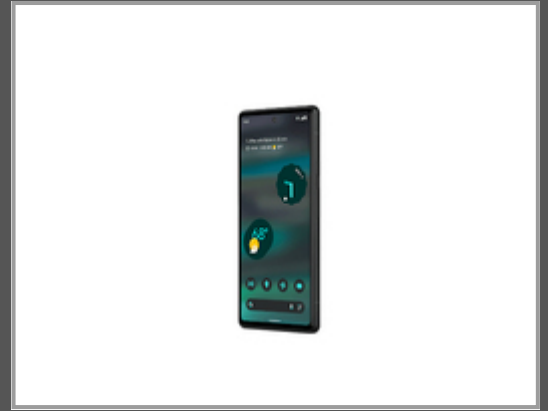

Google Pixel 6a - 15,5 cm (6.1") - 2400 x 1080 Pixel - 6 GB - 128 GB - 12,2 MP - Grün

OLED - Google Tensor - 6/128 GB - 12.2+12 MP Ruckkamera - 8 MP Frontkamera - USB Type-C - Android - 5G

Group	Cellphones
Manufacturer	Google
Manufacturer item no.	GA03715-GB
EAN/UPC	0810029934985

Main features

General

Display diagonal	15.5 cm
Display resolution	2400 x 1080 pixels
Processor family	Google
Processor model	Tensor
RAM capacity	6 GB
RAM type	LPDDR5
Internal storage capacity	128 GB
Rear camera resolution (numeric)	12.2 MP
Rear camera type	Dual camera
SIM card capability	Dual SIM
Battery capacity	4410 mAh
Product colour	Green
Weight	178 g